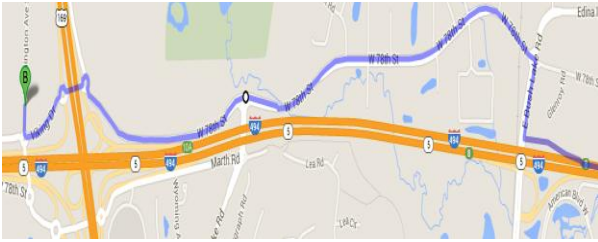

*7825 Washington Ave S
Suite 625
Bloomington, MN 55439
952-777-2270*

For an interactive map [Click Here.](#)

Visitor-Parking is indicated by the red circle in the picture above.

Direction from the East:

- ❖ *Head west on I-494*
- ❖ *Take Exit 8, E Bush Lake Rd turn right.*
- ❖ *Turn left onto 78th St*
- ❖ *At the traffic circle turn onto Viking Dr then continue onto Washington Ave S*
- ❖ *Drive in front of the blue Mid Country Bank building and stay right on the traffic circle onto Washington Ave S*
- ❖ *Take the first right into the Mid Country Bank building (also known as Olympic Place)*
- ❖ *There will be Visitor Parking on your right.*