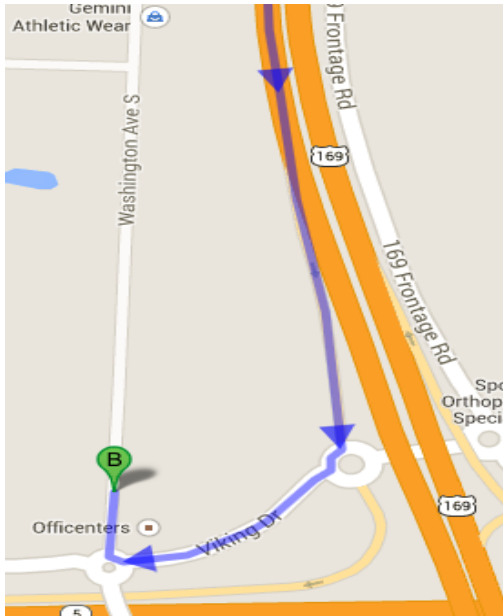

*7825 Washington Ave S
Suite 625
Bloomington, MN 55439
952-777-2270*

For an interactive map [Click Here.](#)

Direction from the North:

- ❖ *Head south on US 169*
- ❖ *Take 78th St Exit*
- ❖ *At the traffic circle take the first exit onto 78th St*
- ❖ *Drive in front of the blue Mid Country Bank building and stay right on the traffic circle onto Washington Ave S*
- ❖ *Take the first right into the Mid Country Bank building (also called Olympic Place)*
- ❖ *There will be Visitor Parking on your right.*

Visitor-Parking is indicated by the red circle in the picture above.