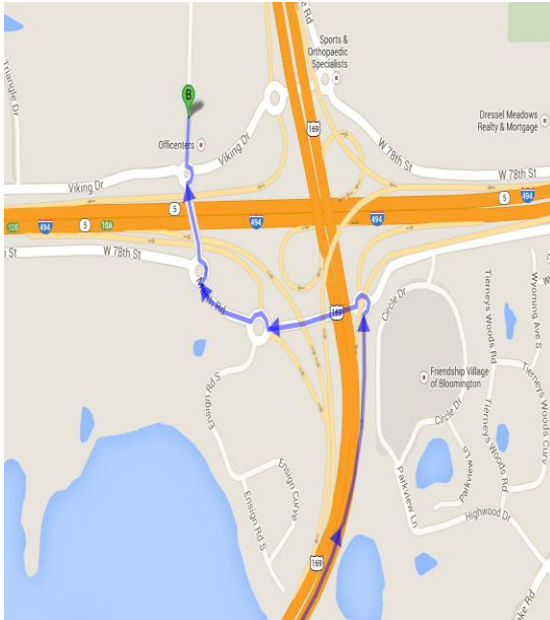

**7825 Washington Ave S
Suite 625
Bloomington, MN 55439
952-777-2270**

For an interactive map [Click Here.](#)

Direction from the South:

- ❖ *Head north on US 169*
- ❖ *Take Marth Rd/Washington Ave Exit*
- ❖ *At the traffic circle continue onto Washington Ave S*
- ❖ *At the next 3 traffic circles continue onto Washington Ave S*
- ❖ *After the last traffic circle take the first right into the Mid Country Bank building (also known as the Olympic Place)*
- ❖ *There will be Visitor Parking on your right.*

Visitor-Parking is indicated by the red circle in the picture above.