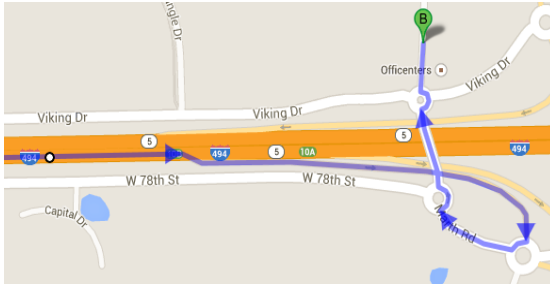

**7825 Washington Ave S  
Suite 625  
Bloomington, MN 55439  
952-777-2270**

For an interactive map [Click Here.](#)

Visitor-Parking is indicated by the red circle in the picture above.

### ***Direction from the West:***

- ❖ *Head east on I-494*
- ❖ *Take Exit 10B to Washington Ave*
- ❖ *At the traffic circle take the 1<sup>st</sup> exit onto Marth Rd/ Washington Ave S*
- ❖ *At the next 2 traffic circles continue onto Washington Ave S*
- ❖ *After the last traffic circle take the first right into the Mid Country Bank building (also known as Olympic Place)*
- ❖ *There will be Visitor Parking on your right.*